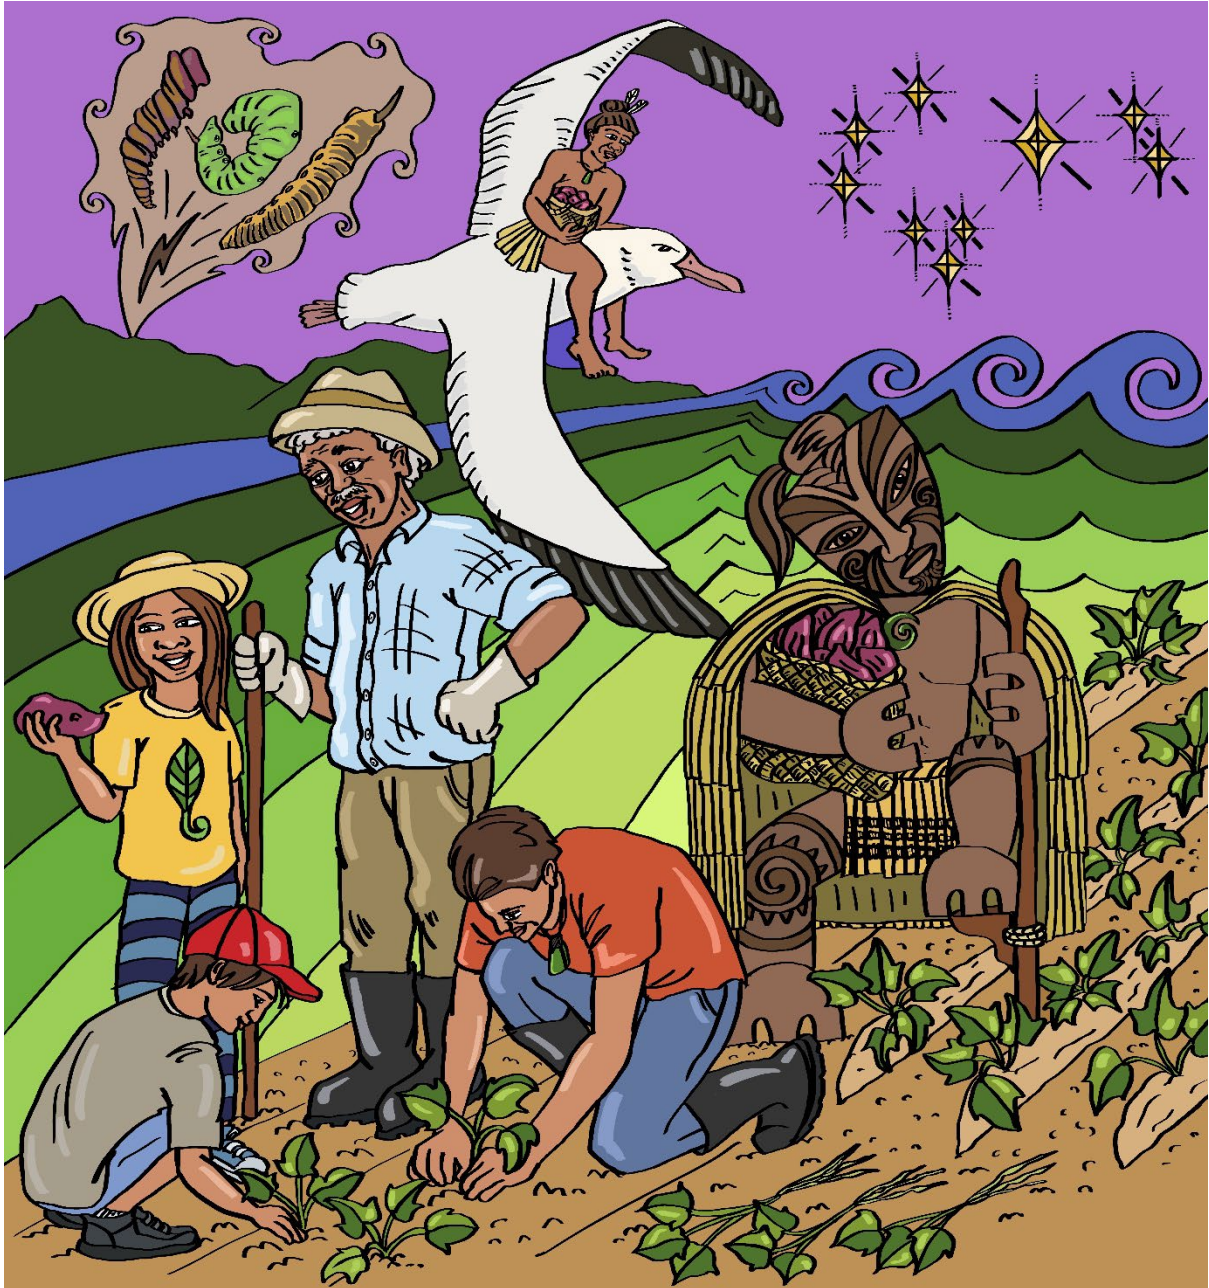

This kōwhaiwhai (pattern) was designed by Michele Coxhead, for Garden to Table and Te Reo Club collaborations.

# HE KAI KEI AKU RINGA

There is food at the end of my hands

GARDEN   
TO TABLE GROW, HARVEST, PREPARE, SHARE